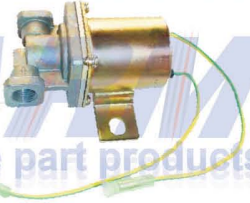

OEM NO:

ARM NO: 00.09.51.0007

Valf
SOLENOID VALVE
 DESCRIPTION: Voltage [V]:
 Intake
 Pressure[Pa]:
 Q422

OEM NO: 314 572

ARM NO: 00.09.51.0008

Valf
SOLENOID VALVE
 DESCRIPTION: Voltage [V]:12V/24V
 Intake
 Pressure[Pa]: Q116

OEM NO:

ARM NO: 00.09.51.0009

Valf
SOLENOID VALVE
 DESCRIPTION: Voltage [V]:
 Intake
 Pressure[Pa]:
 CA151

OEM NO:

SOLENOID VALVE

ARM NO: 00.09.51.0010

Valf
SOLENOID VALVE
DESCRIPTION: Voltage [V]:
12V/24V
Intake
Pressure[Pa]:
EQ153
RL3754FA
OEM NO: 37N-54010

ARM NO: 00.09.51.0011

Valf
SOLENOID VALVE
DESCRIPTION: Voltage[V]:
12V/24V
Intake
Pressure[Pa]:
OEM NO: Df251

ARM NO: 00.09.51.0012

Valf
SOLENOID VALVE
DESCRIPTION: Voltage[V]:
12V/24V
Intake
Pressure[Pa]:
OEM NO: Df252

ARM NO: 00.09.51.0013

Valf
SOLENOID VALVE
DESCRIPTION: Voltage [V]:
12V/24V
Intake
Pressure[Pa]:
OEM NO: Df254

ARM NO: 00.09.51.0014

Valf
SOLENOID VALVE
DESCRIPTION: Voltage [V]:
Intake
Pressure[Pa]:
OEM NO: Df357