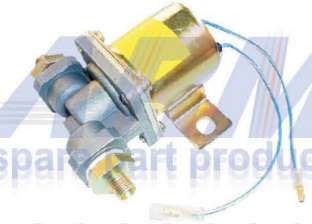

OEM NO:

ARM NO: 00.09.51.0007

Valf
SOLENOID VALVE
 DESCRIPTION: Voltage [V]:
 Intake
 Pressure[Pa]:
 Q422

OEM NO: 314 572

ARM NO: 00.09.51.0008

Valf
SOLENOID VALVE
 DESCRIPTION: Voltage [V]:12V/24V
 Intake
 Pressure[Pa]: Q116

OEM NO:

ARM NO: 00.09.51.0009

Valf
SOLENOID VALVE
 DESCRIPTION: Voltage [V]:
 Intake
 Pressure[Pa]:
 CA151

OEM NO:

SOLENOID VALVE

ARM NO: 00.09.51.0010

Valf
SOLENOID VALVE
DESCRIPTION: Voltage [V]:
12V/24V
Intake
Pressure[Pa]:
EQ153
RL3754FA
OEM NO: 37N-54010

ARM NO: 00.09.51.0011

Valf
SOLENOID VALVE
DESCRIPTION: Voltage[V]:
12V/24V
Intake
Pressure[Pa]:
OEM NO: Df251

ARM NO: 00.09.51.0012

Valf
SOLENOID VALVE
DESCRIPTION: Voltage[V]:
12V/24V
Intake
Pressure[Pa]:
OEM NO: Df252

ARM NO: 00.09.51.0013

Valf
SOLENOID VALVE
DESCRIPTION: Voltage [V]:
12V/24V
Intake
Pressure[Pa]:
OEM NO: Df254

ARM NO: 00.09.51.0014

Valf
SOLENOID VALVE
DESCRIPTION: Voltage [V]:
Intake
Pressure[Pa]:
OEM NO: Df357